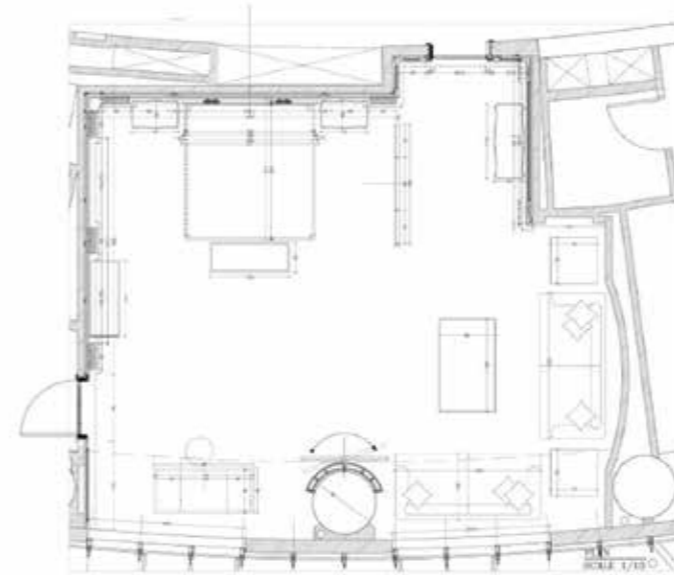

OUR SERVICES

INTERIOR
DESIGN
SERVICE

SURVEY PLANNING
DESIGN DETAILING

“Making it something real for your hands, eyes, and emotions”

THE DESIGN & PRODUCTION OF BESPOKE FURNITURE

2 complimentary services coming together at the combined hands of the design and production team to materialize the finest high end furniture & woodworks.