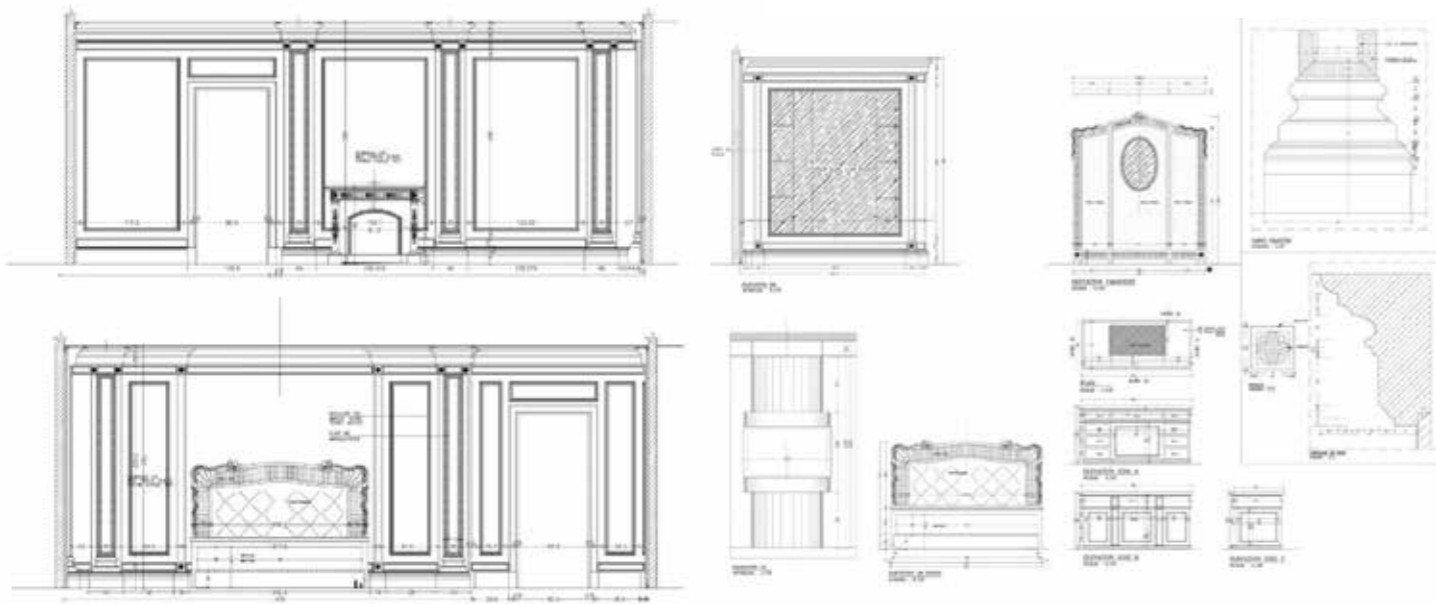

OUR SERVICES

INTERIOR
DESIGN
SERVICE

SURVEY PLANNING
DESIGN DETAILING

“Making it something real for your hands, eyes, and emotions”

THE DESIGN & PRODUCTION OF BESPOKE FURNITURE

2 complimentary services coming together at the combined hands of the design and production team to materialize the finest high end furniture & woodworks.