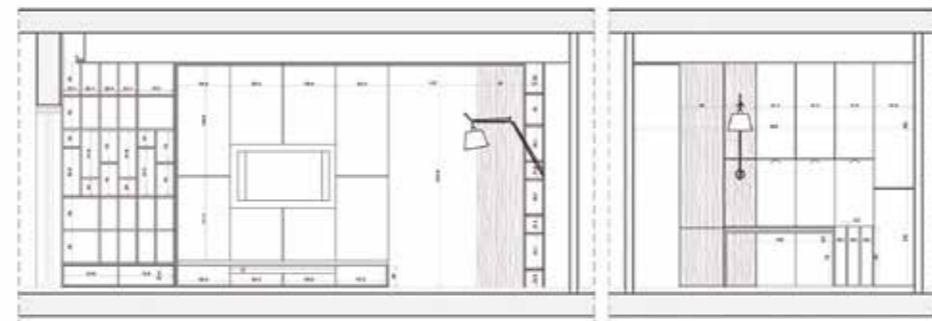

OUR SERVICES

INTERIOR
DESIGN
SERVICE

SURVEY PLANNING
DESIGN DETAILING

“Making it something real for your hands, eyes, and emotions”

THE DESIGN & PRODUCTION OF BESPOKE FURNITURE

2 complimentary services coming together at the combined hands of the design and production team to materialize the finest high end furniture & woodworks.