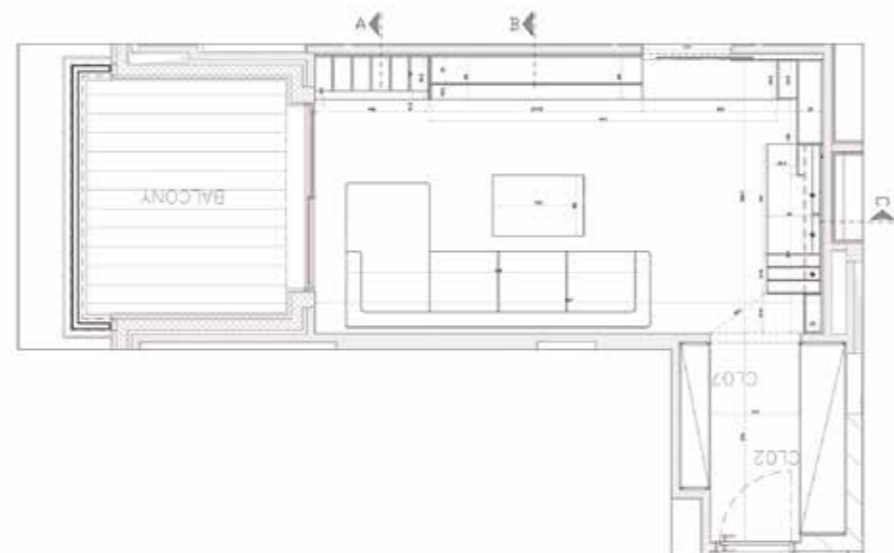

OUR SERVICES

INTERIOR
DESIGN
SERVICE

SURVEY PLANNING
DESIGN DETAILING

“Making it something real for your hands, eyes, and emotions”

THE DESIGN & PRODUCTION OF BESPOKE FURNITURE

2 complimentary services coming together at the combined hands of the design and production team to materialize the finest high end furniture & woodworks.